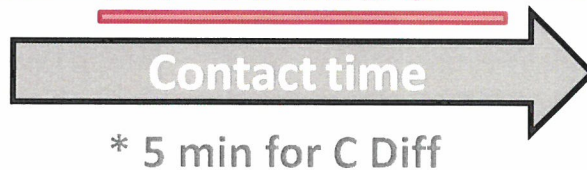

L # 132351 /
Item # 4599516

1 min*